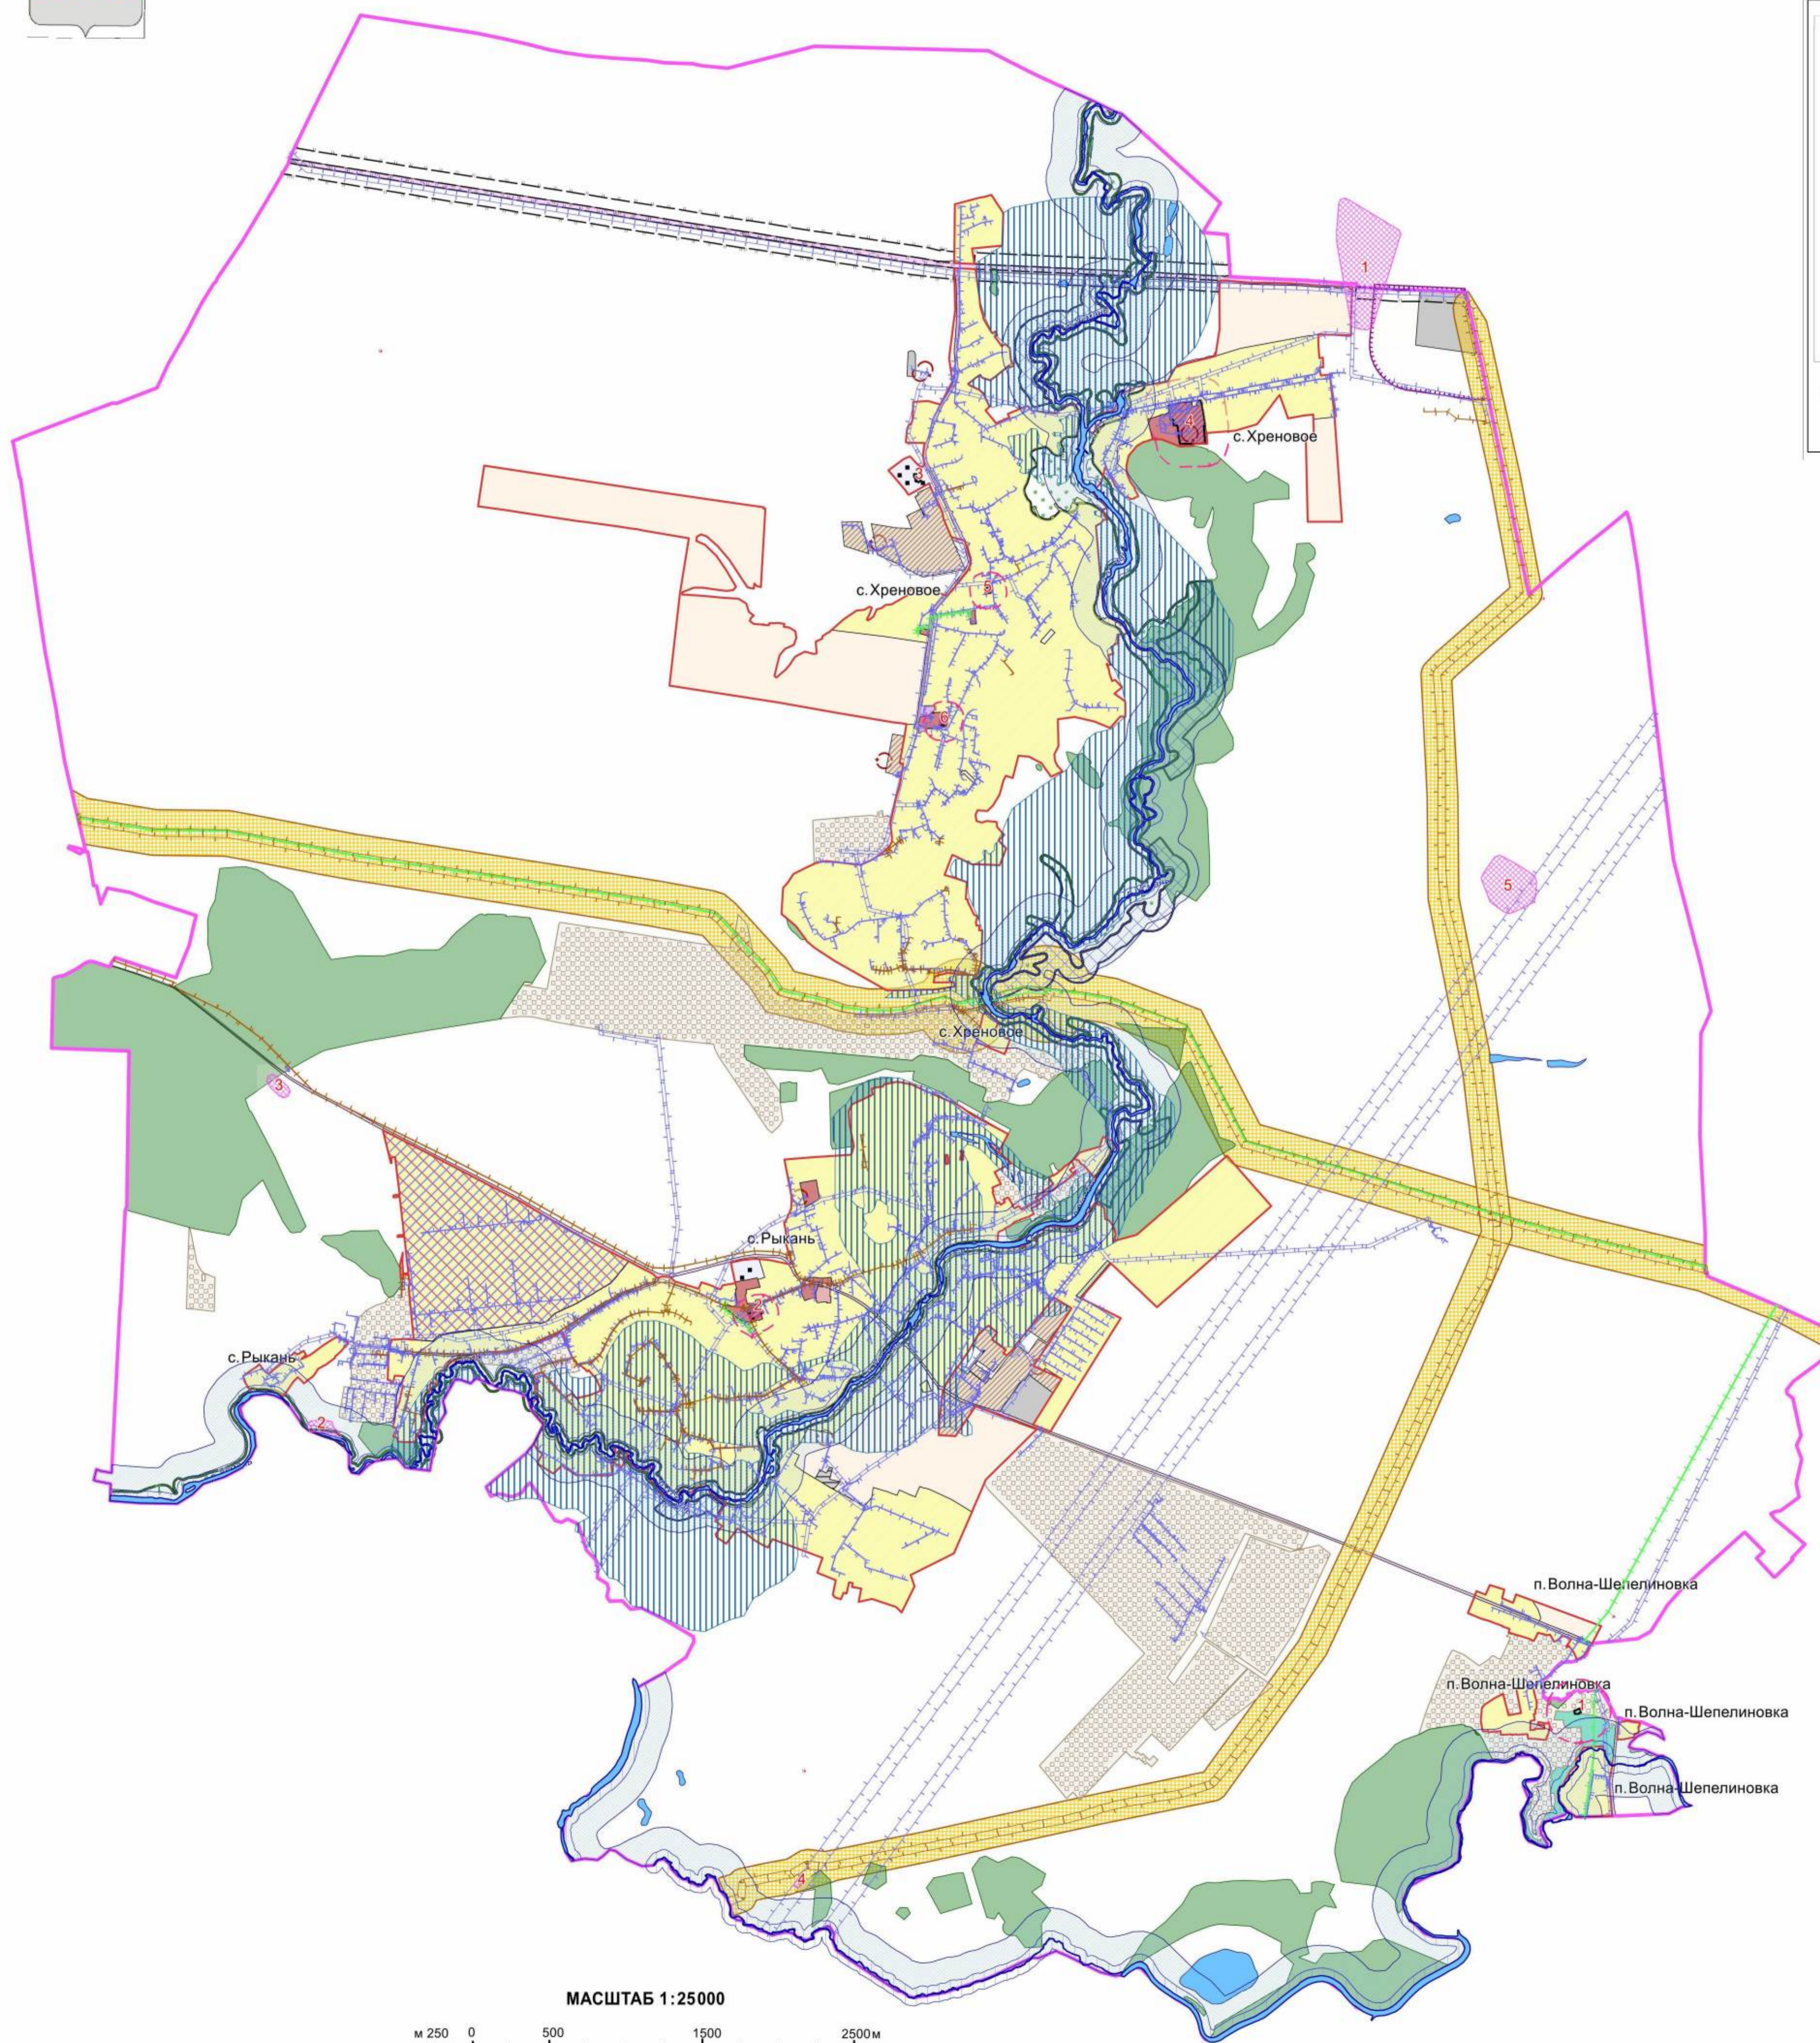

ПРАВИЛА ЗЕМЛЕПОЛЬЗОВАНИЯ И ЗАСТРОЙКИ

Карта градостроительного зонирования с отображением зон с особыми условиями использования территории
Хреновского сельского поселения Новоусманского муниципального района Воронежской области

1. **УСЛОВНЫЕ ОБОЗНАЧЕНИЯ**
2. **Территориальные границы**
3. Граница сельского поселения
   - Граница населенного пункта
4. **Территории, для которых градостроительные регламенты не устанавливаются**
5. Земли лесного фонда
   - Земли, покрытые поверхностными водами
   - Сельскохозяйственные угодья в составе земель сельскохозяйственного назначения
6. **Особо охраняемые природные территории**
7. Территории, которые регламентируются положением об ООПТ
   - Территории, в границах которой предусматривается осуществление деятельности по комплексному развитию
8. **Виды территориальные зоны**
9. Зона застройки индивидуальными жилыми домами
   - Зона застройки малотажными жилыми домами
   - Зона multifunctional застройки
   - Общественно-деловая зона
   - Зона природных территорий и защитного озеленения
   - Зона туристической и санаторно-курортной деятельности
   - Зона сельскохозяйственного использования в границах населенных пунктов
   - Зона сельскохозяйственного производства
   - Зона улиц, дорог, инженерной и транспортной инфраструктуры
   - Производственная зона
   - Производственно-коммунальная зона
   - Зона ритуальных объектов
   - Зона садоводства и огородничества
10. **Зоны с особыми условиями использования территории**
11. Водоохранная зона
    - Прибрежная защитная полоса
    - Зоны санитарной охраны источников питьевого и хозяйственно-бытового водоснабжения (первый пояс)
    - Охранная зона объектов электроэнергетики
    - Охранная зона трубопроводов
    - Охранная зона линий и сооружений связи
    - Ориентировочная (нормативная) санитарно-защитная зона
    - Охранная зона геодезических пунктов государственной геодезической сети, нивелирных пунктов государственной нивелирной сети и гравиметрических пунктов государственной гравиметрической сети
    - Зона минимальных расстояний до магистральных или технологических трубопроводов
    - Придорожные полосы автомобильных дорог
    - Зоны затопления и подтопления
    - Охранная зона особо охраняемой природной территории
    - Защитная зона объекта культурного наследия
12. **Прочие объекты**
13. Территория объекта культурного наследия
    - Территория объекта археологического наследия
    - Памятник природы