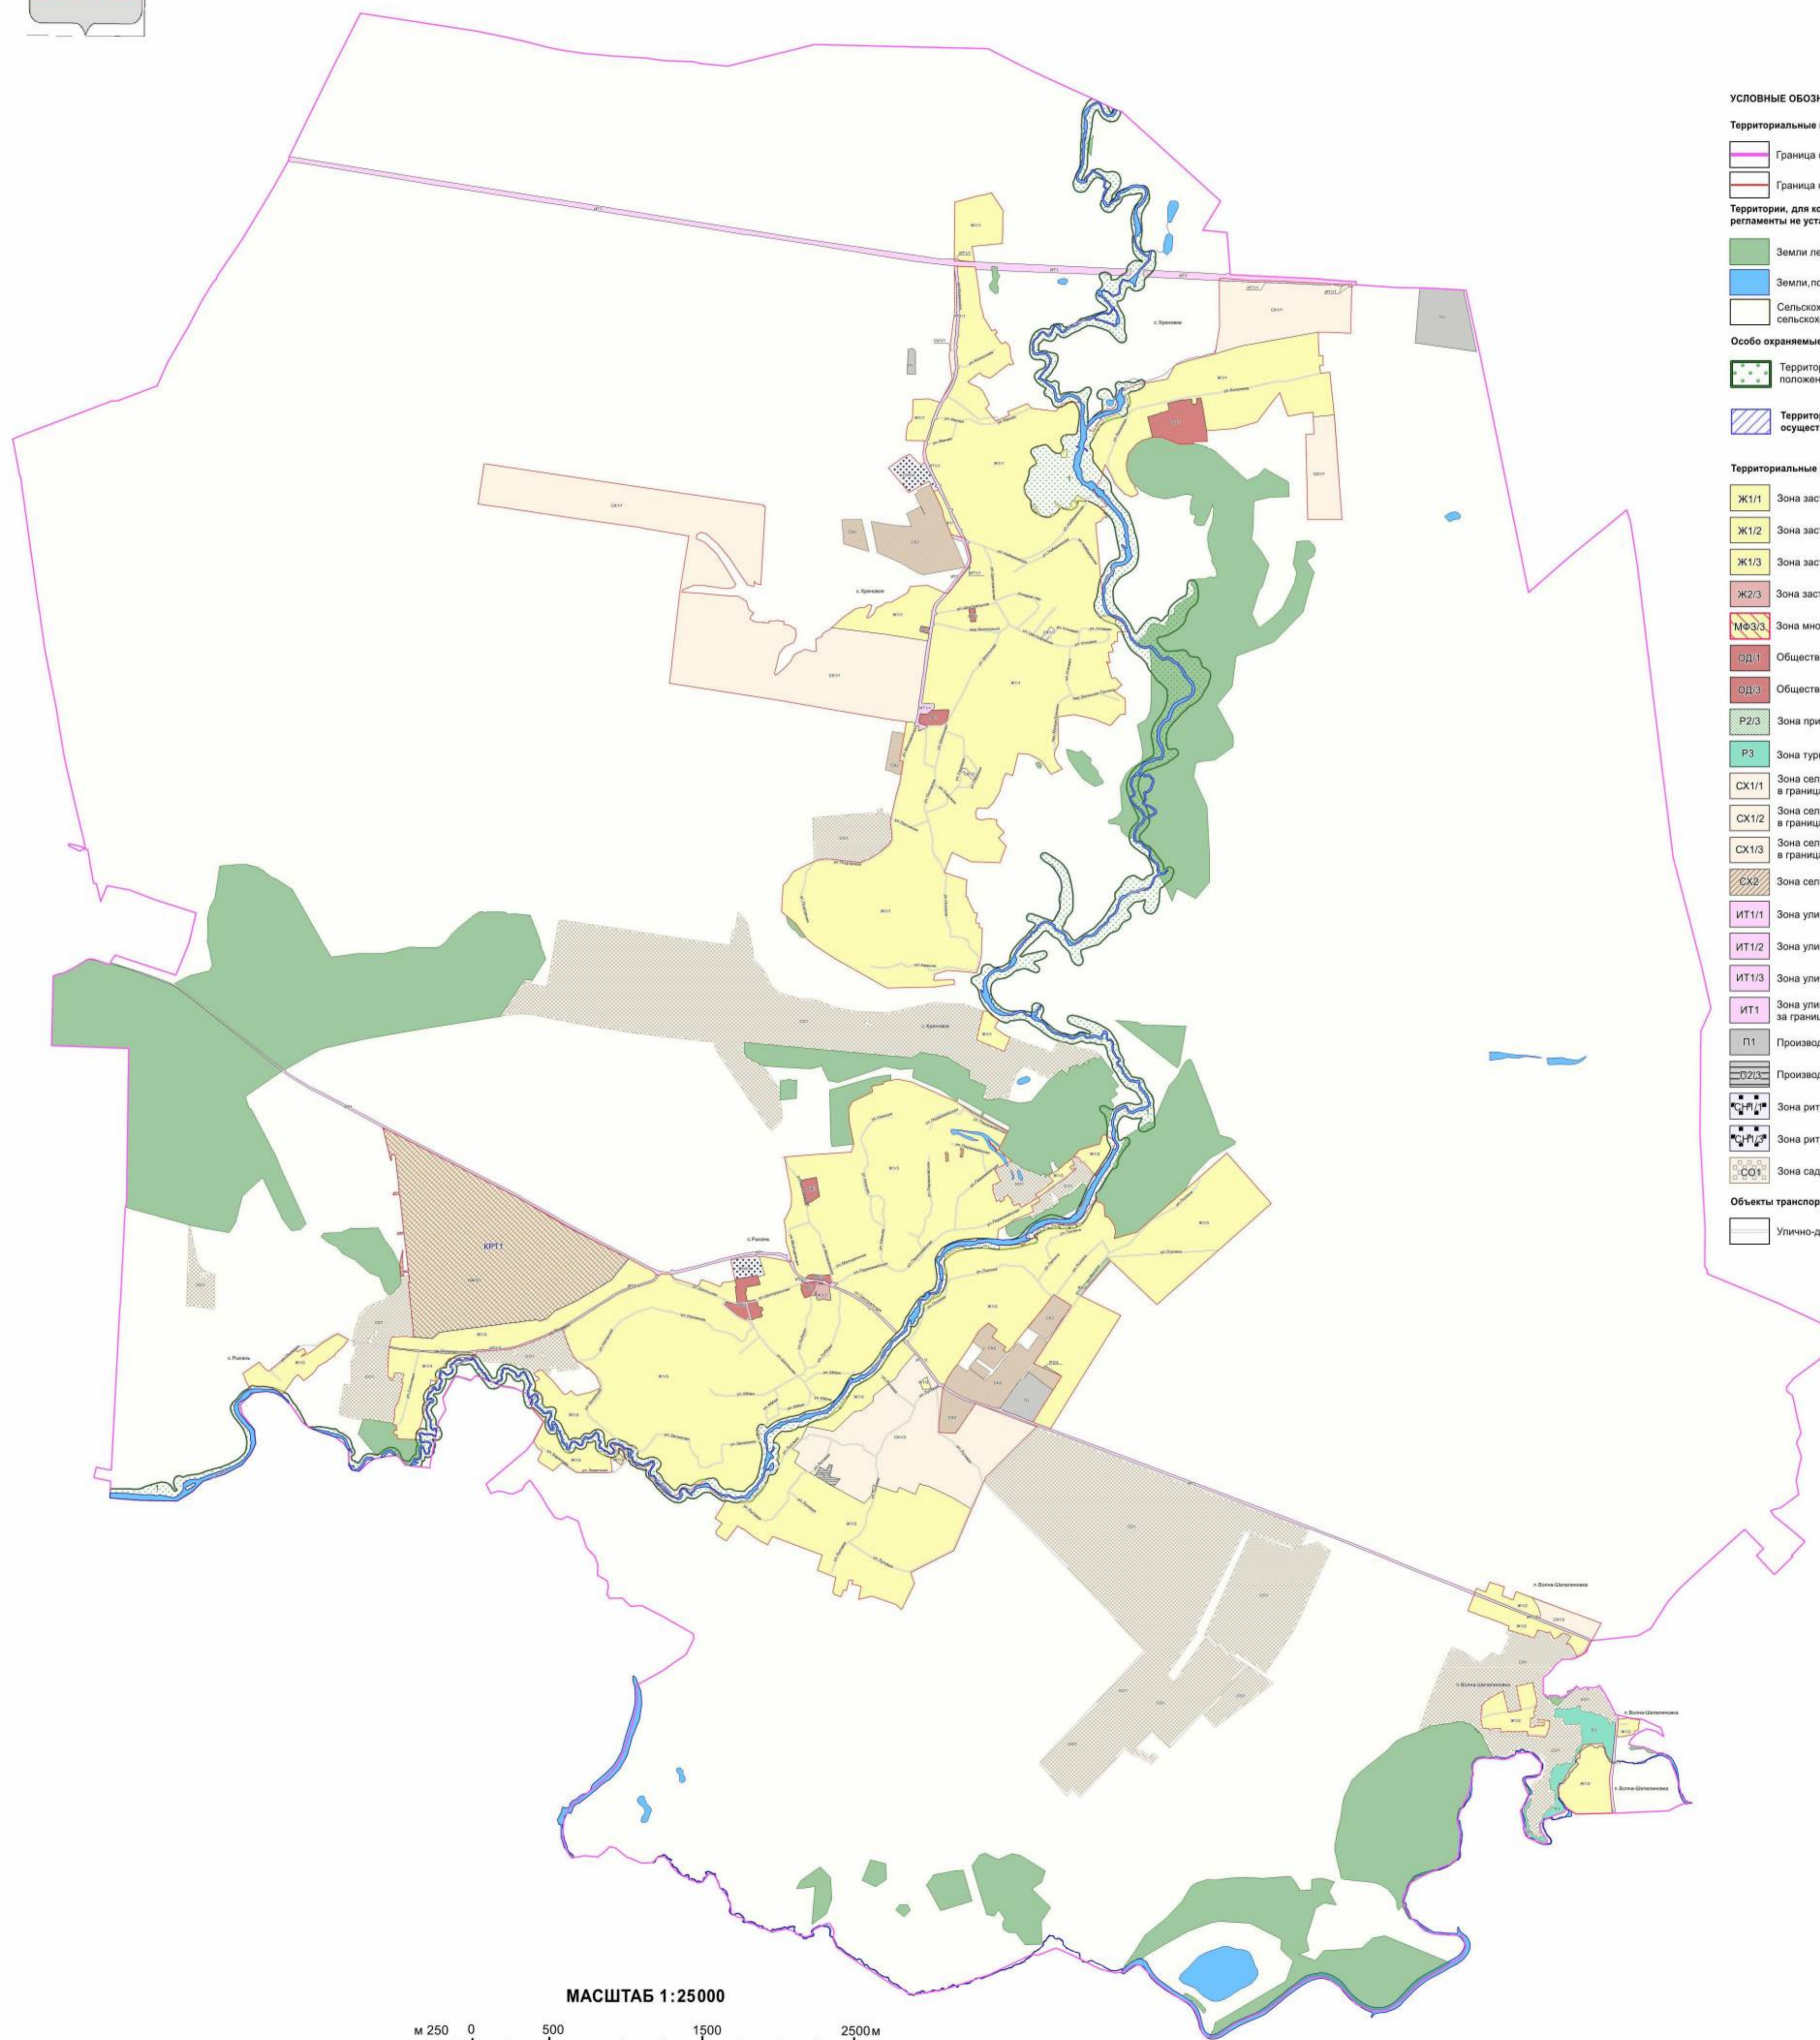

А.А. Еренков

ПРАВИЛА ЗЕМЛЕПОЛЬЗОВАНИЯ И ЗАСТРОЙКИ

Карта градостроительного зонирования территории Хреновского сельского поселения
Новоусманского муниципального района Воронежской области

1. **УСЛОВНЫЕ ОБОЗНАЧЕНИЯ**
2. **Территориальные границы**
3. Граница сельского поселения
   - Граница населенного пункта
4. **Территории, для которых градостроительные регламенты не устанавливаются.**
5. Земли лесного фонда
   - Земли, покрытые поверхностными водами
   - Сельскохозяйственные угодья в составе земель сельскохозяйственного назначения
6. **Особо охраняемые природные территории**
7. Территории, которые регламентируются положением об ООПТ
   - Территории, в границах которой предусматривается осуществление деятельности по комплексному развитию
8. **Территориальные зоны**
9. Ж1/1 Зона застройки индивидуальными жилыми домами села Хреновое
   - Ж1/2 Зона застройки индивидуальными жилыми домами посёлка Волна-Шепелиновка
   - Ж1/3 Зона застройки индивидуальными жилыми домами села Рыканы
   - Ж2/3 Зона застройки малозатяжными жилыми домами села Рыканы
   - МФ-3/3 Зона многофункциональной застройки села Рыканы
   - ОД1/1 Общественно-деловая зона села Хреновое
   - ОД1/3 Общественно-деловая зона села Рыканы
   - Р2/3 Зона природных территорий и защитного озеленения села Рыканы
   - Р3 Зона туристической и санаторно-курортной деятельности за границами населенных пунктов
   - СХ1/1 Зона сельскохозяйственного использования в границах населенного пункта села Хреновое
   - СХ1/2 Зона сельскохозяйственного использования в границах населенного пункта посёлка Волна-Шепелиновка
   - СХ1/3 Зона сельскохозяйственного использования в границах населенного пункта села Рыканы
   - СХ2 Зона сельскохозяйственного производства за границами населенных пунктов
   - ИТ1/1 Зона улиц, дорог, инженерной и транспортной инфраструктуры села Хреновое
   - ИТ1/2 Зона улиц, дорог, инженерной и транспортной инфраструктуры посёлка Волна-Шепелиновка
   - ИТ1/3 Зона улиц, дорог, инженерной и транспортной инфраструктуры села Рыканы
   - ИТ1 Зона улиц, дорог, инженерной и транспортной инфраструктуры за границами населенных пунктов
   - П1 Производственная зона за границами населенных пунктов
   - П2/3 Производственно-коммунальная зона села Рыканы
   - Р0/1 Зона ритуальных объектов села Хреновое
   - Р0/2 Зона ритуальных объектов села Рыканы
   - СО1 Зона садоводства и огородничества за границами населенных пунктов
10. **Объекты транспортной инфраструктуры**
11. Улично-дорожная сеть населенного пункта