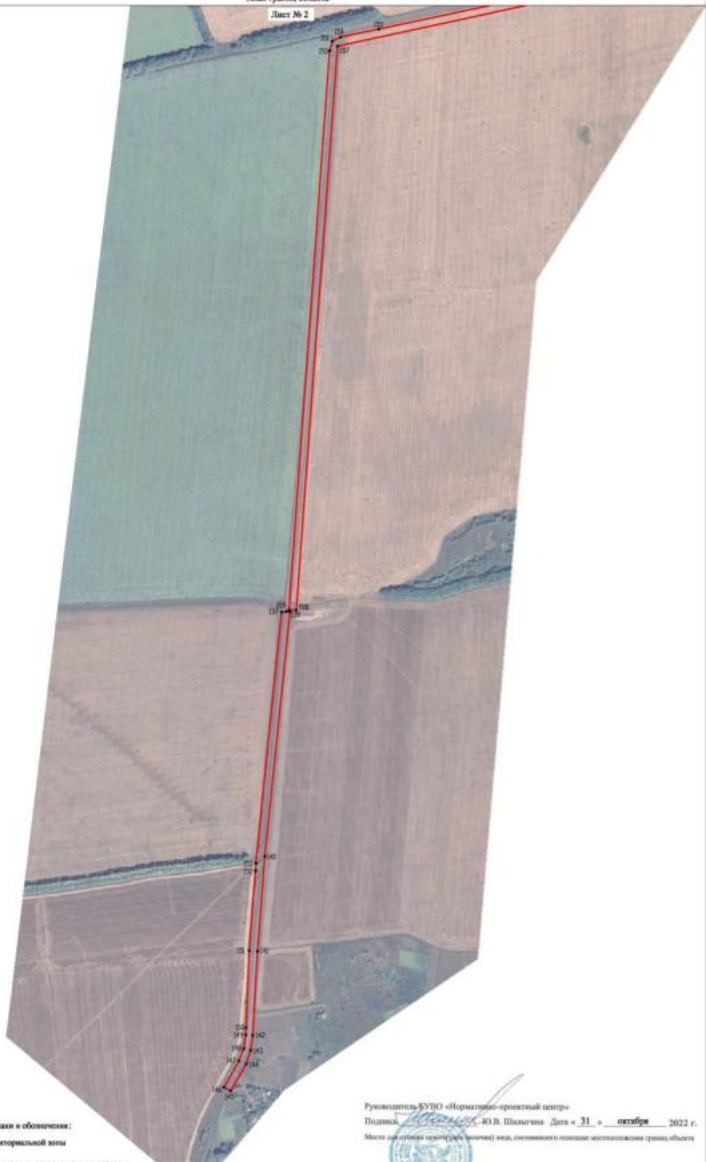

План границ объекта

Лист № 2

Масштаб 1:5000

Использованы условные знаки и обозначения:

— границы территориальной зоны

Подпись: Ю.В. Шалыгина Дата: 31 в октябре 2022 г.